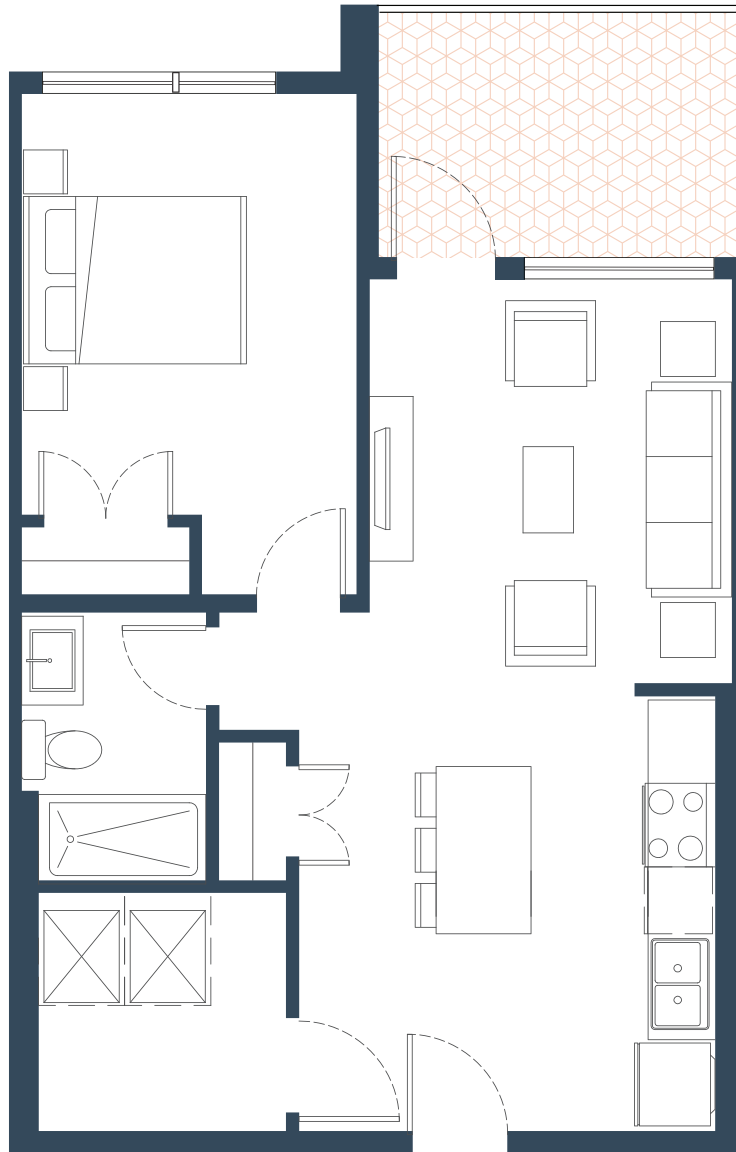

catherine

units | 210 | 310
area | 647 sq.ft. 1 bedroom