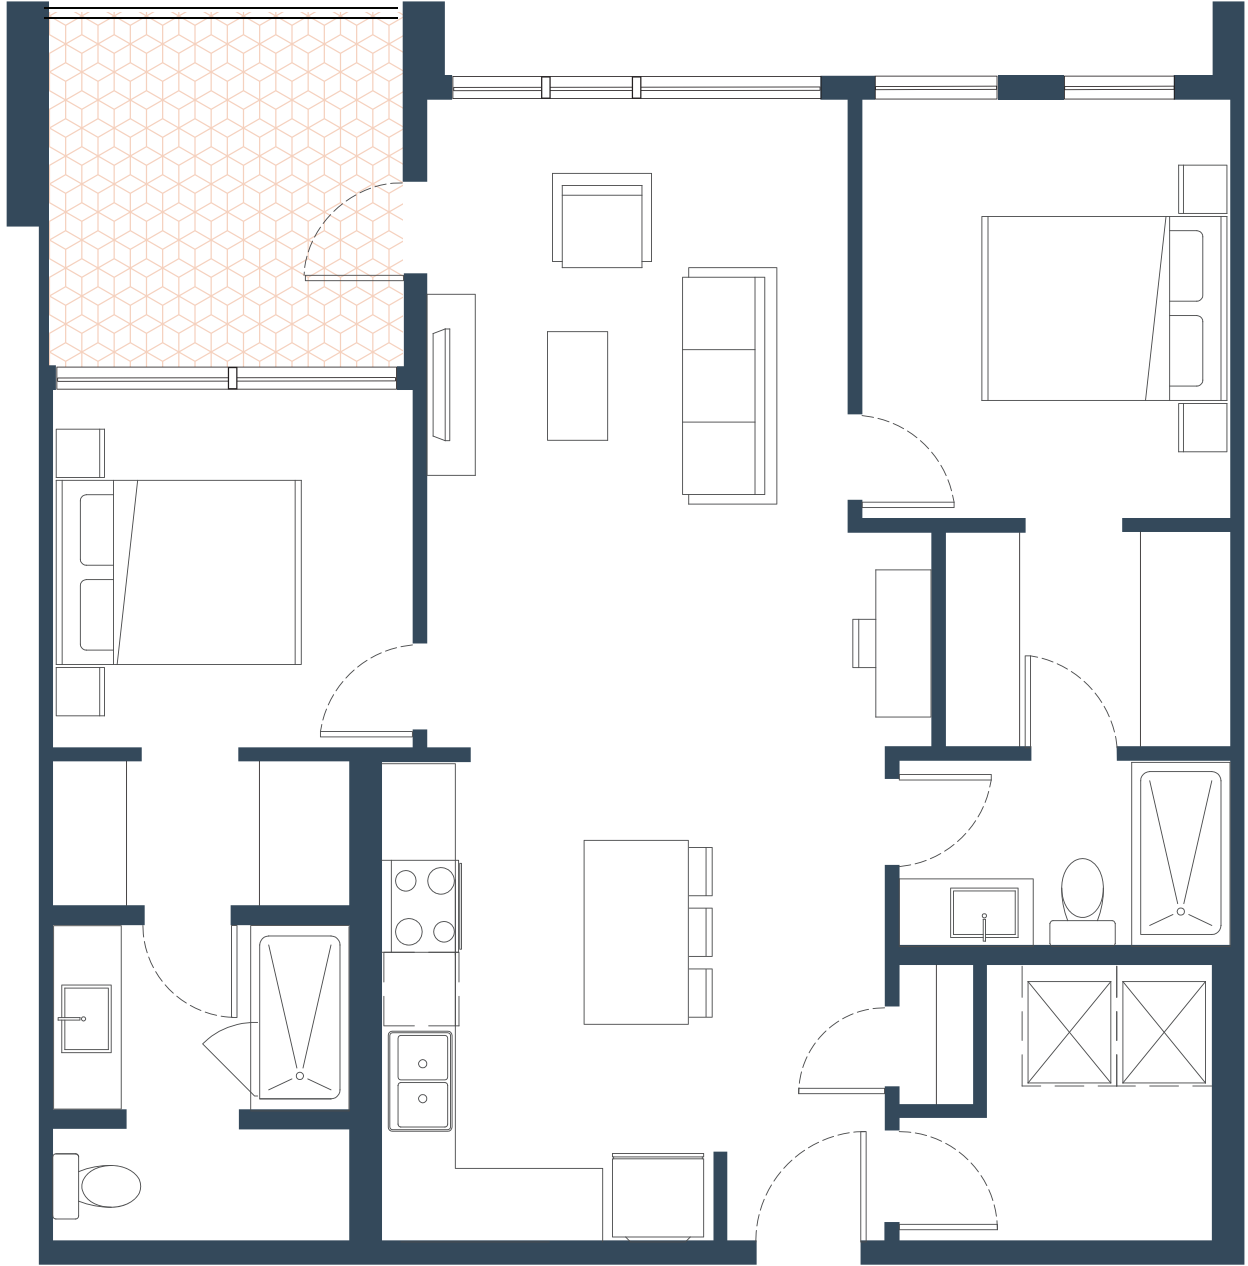

charles

units | 208 | 308  
area | 977 sq.ft. 2 bedroom