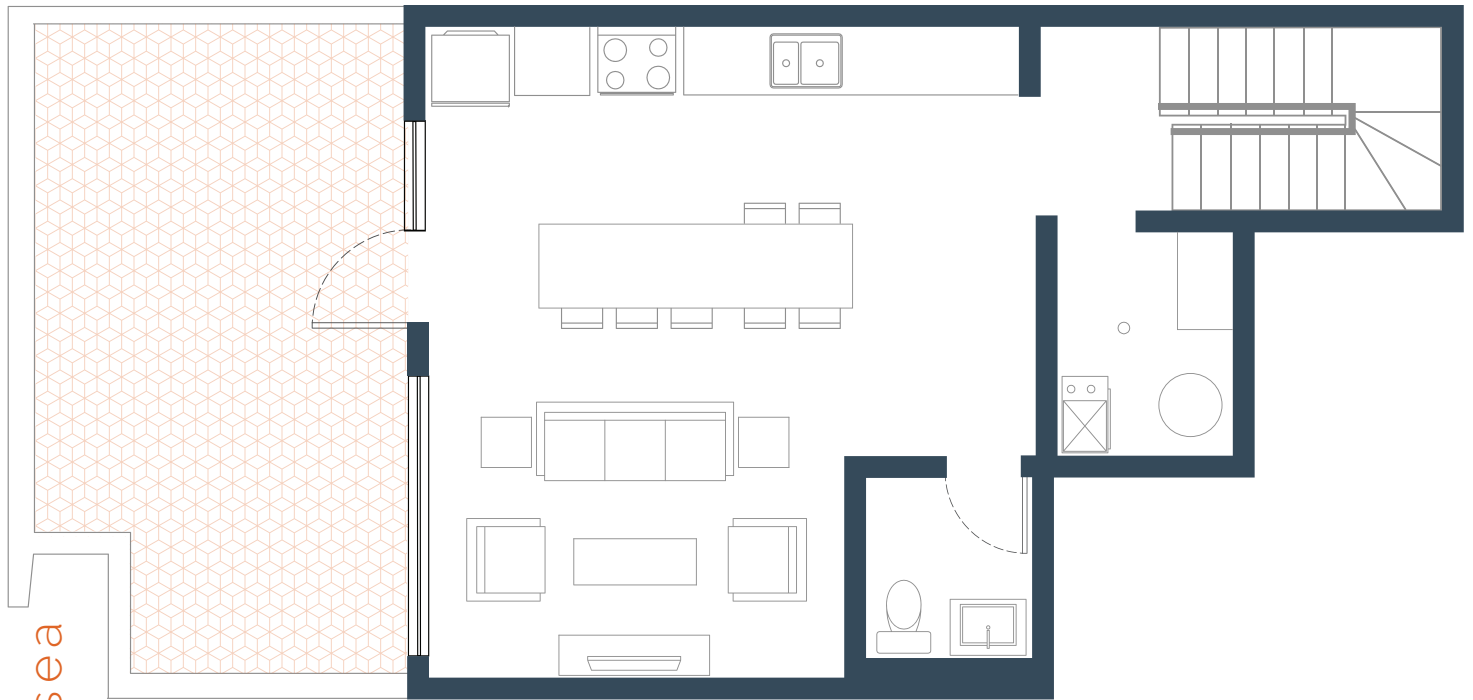

LEVEL 3

LEVEL 2

chelsea

units | 730 | 734 | 738  
 area | 1260 sq.ft. 2 bedroom  
 levels 2 & 3