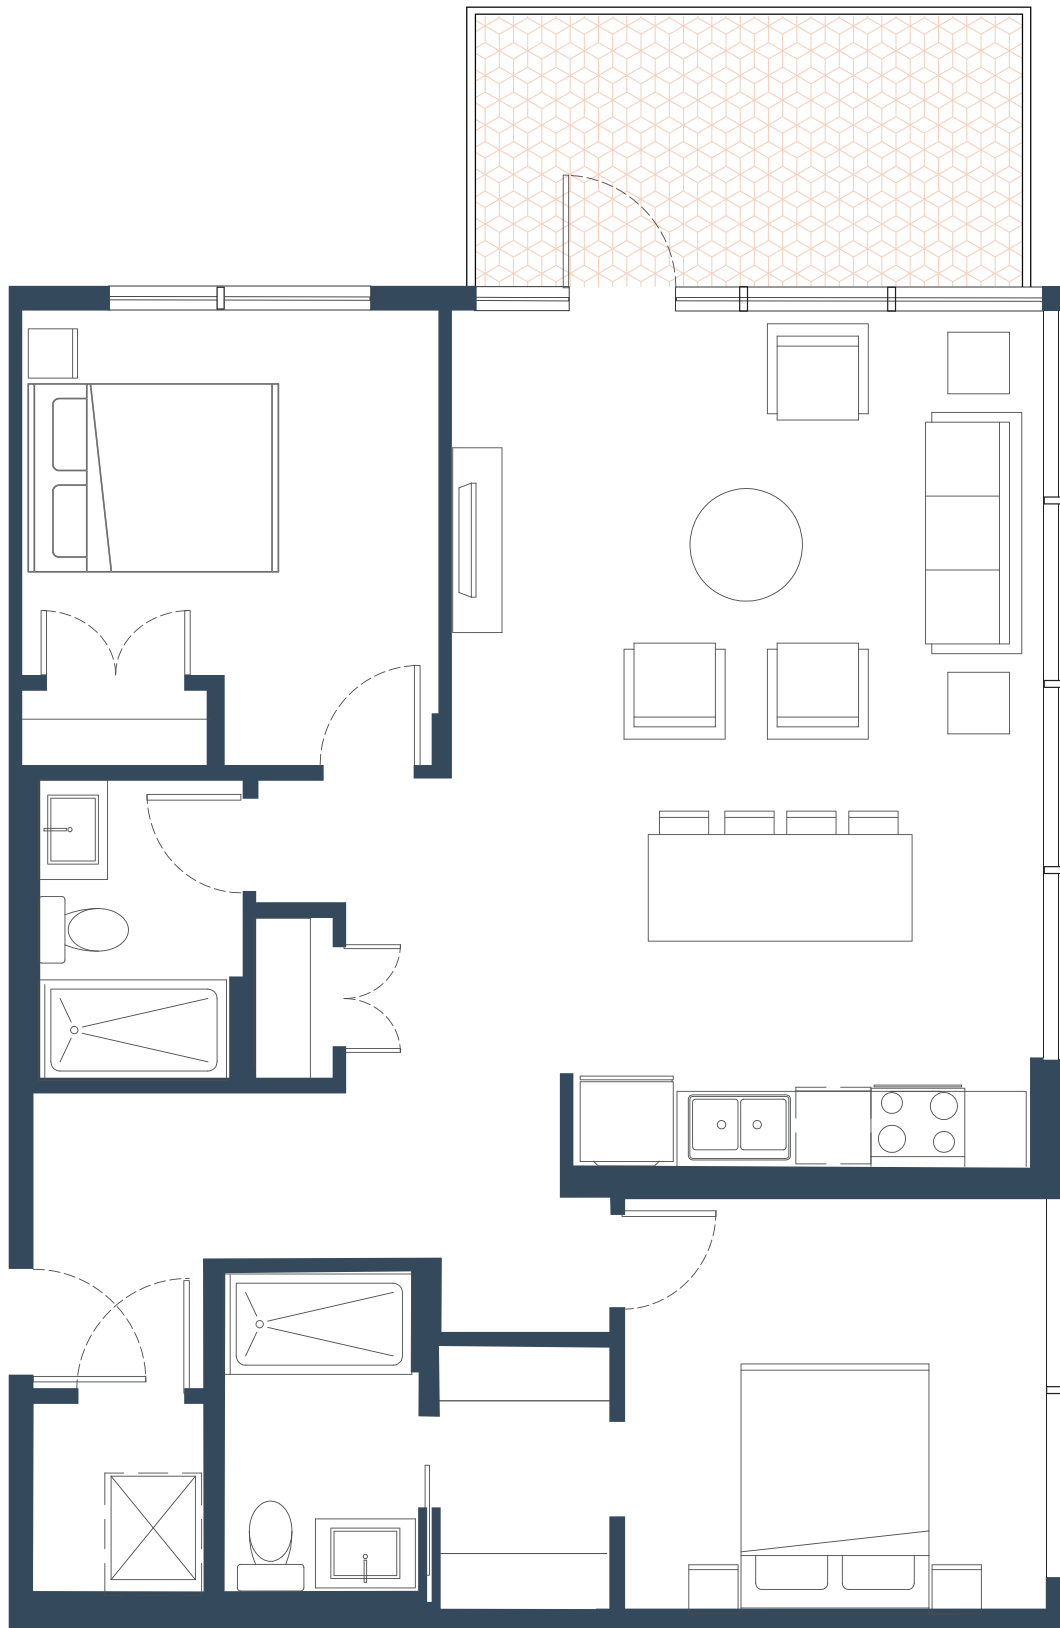

edward

units | 207 | 307
area | 1,005 sq.ft. 2 bedroom