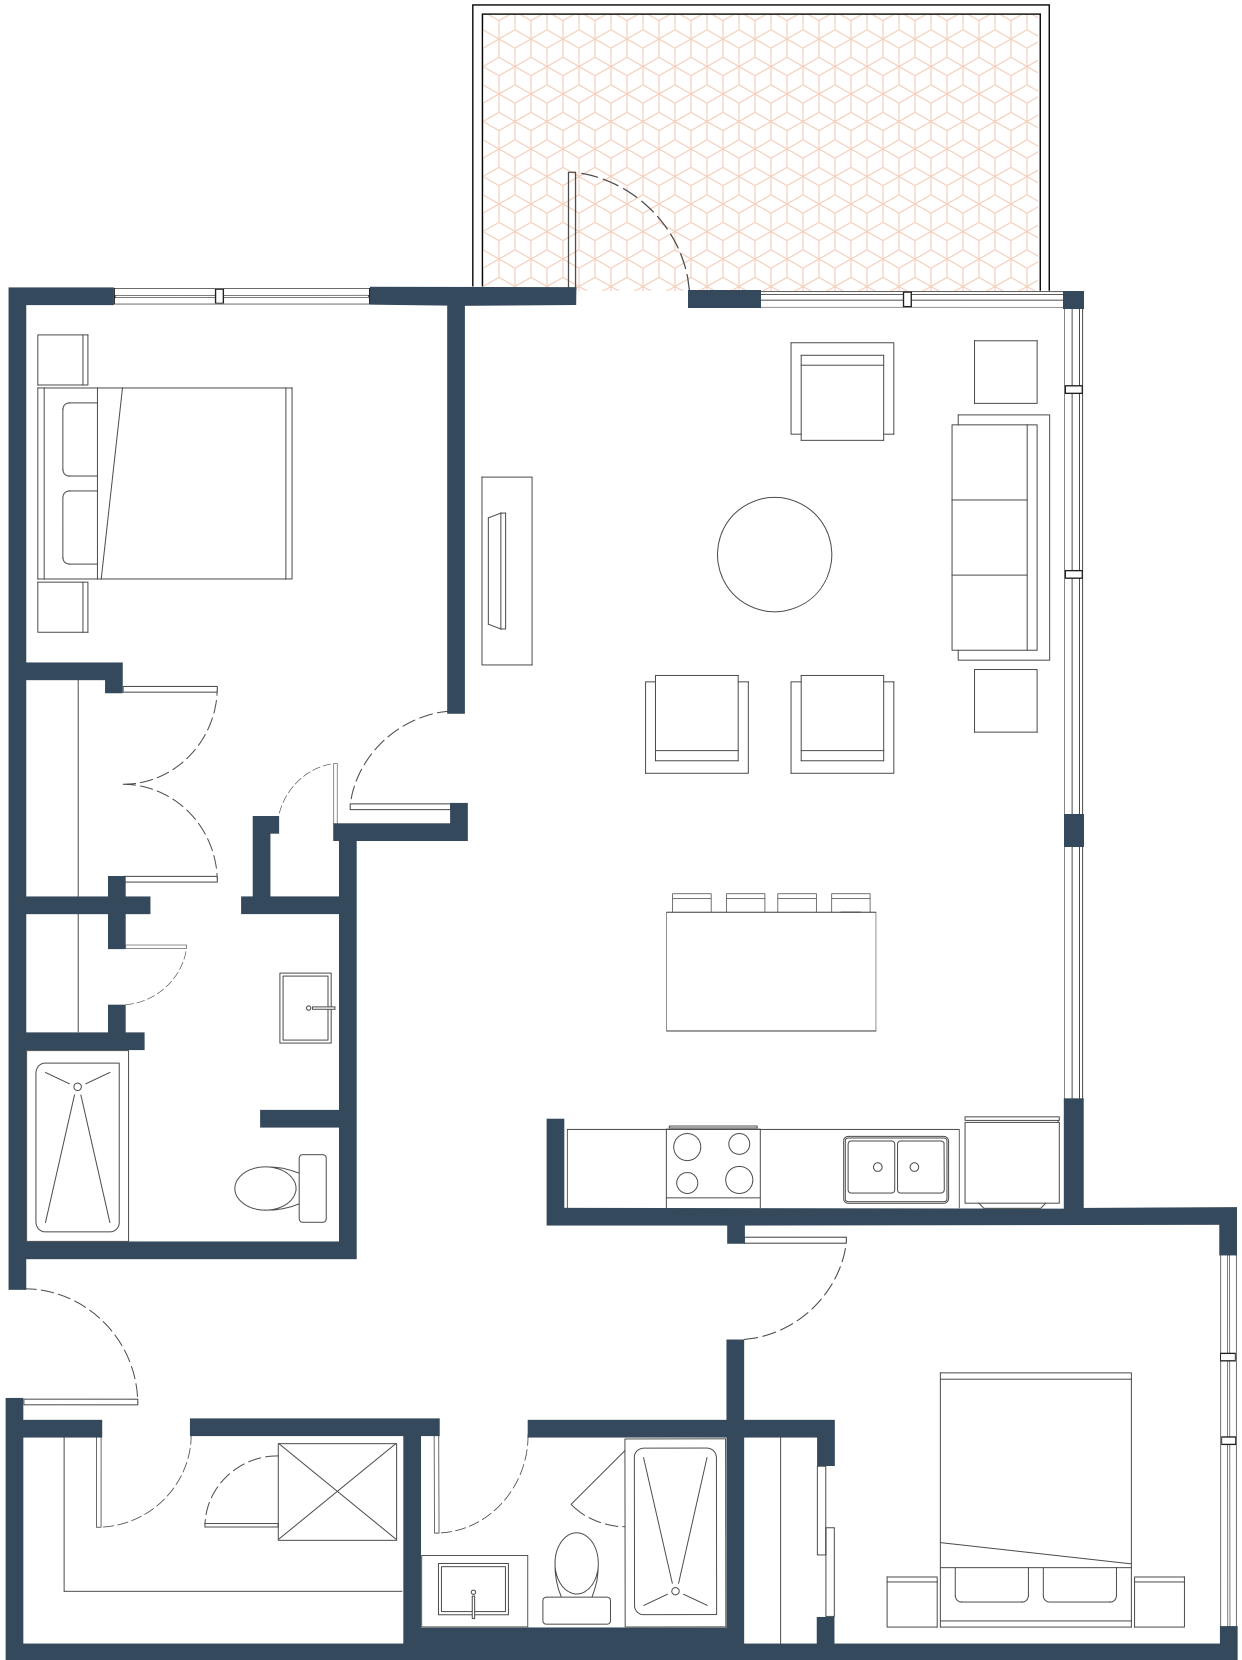

elizabeth

units | 406 | 506 | 606  
area | 1,060 sq.ft. 2 bedroom