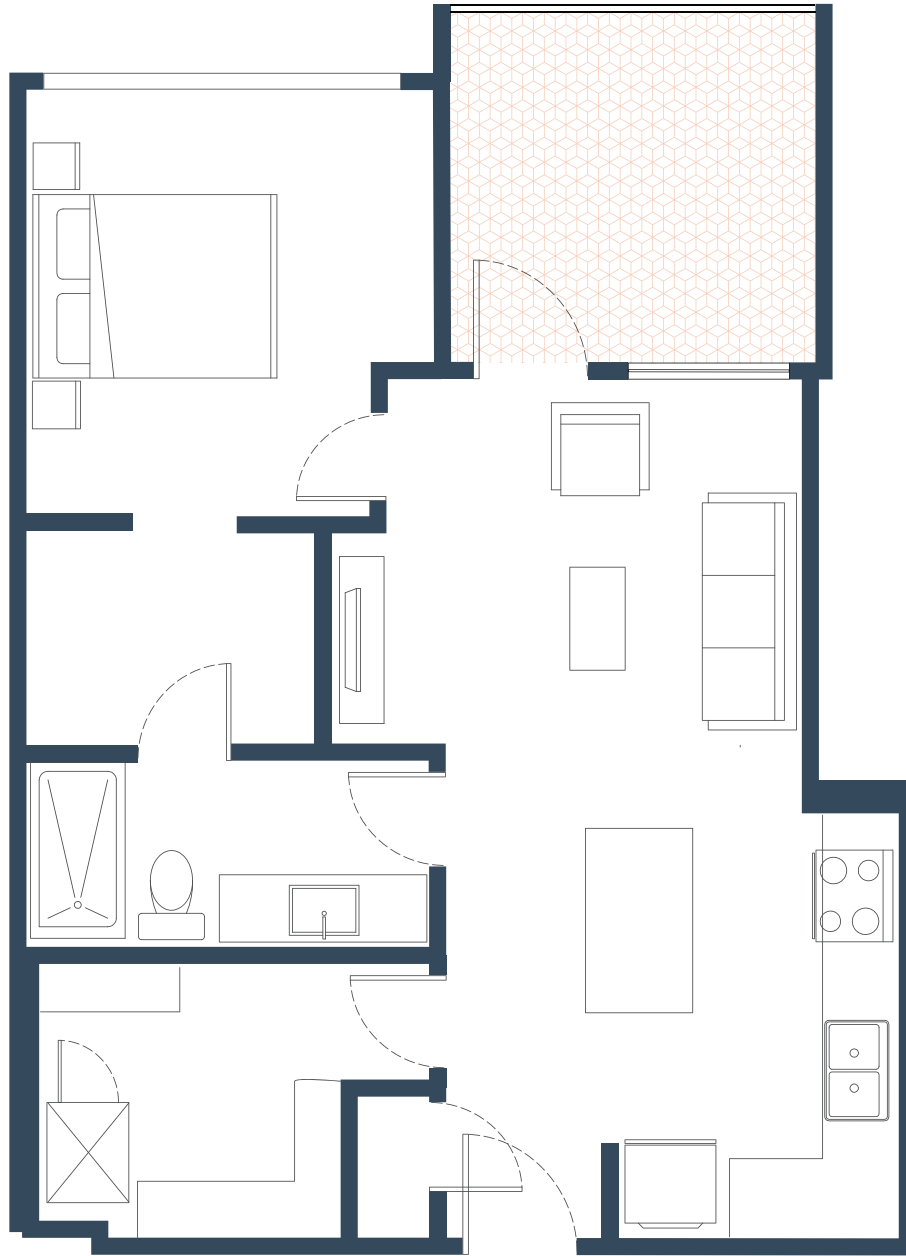

francis

units | 212, 312, 411, 511, 611  
area | 667 sq.ft. 1 bedroom