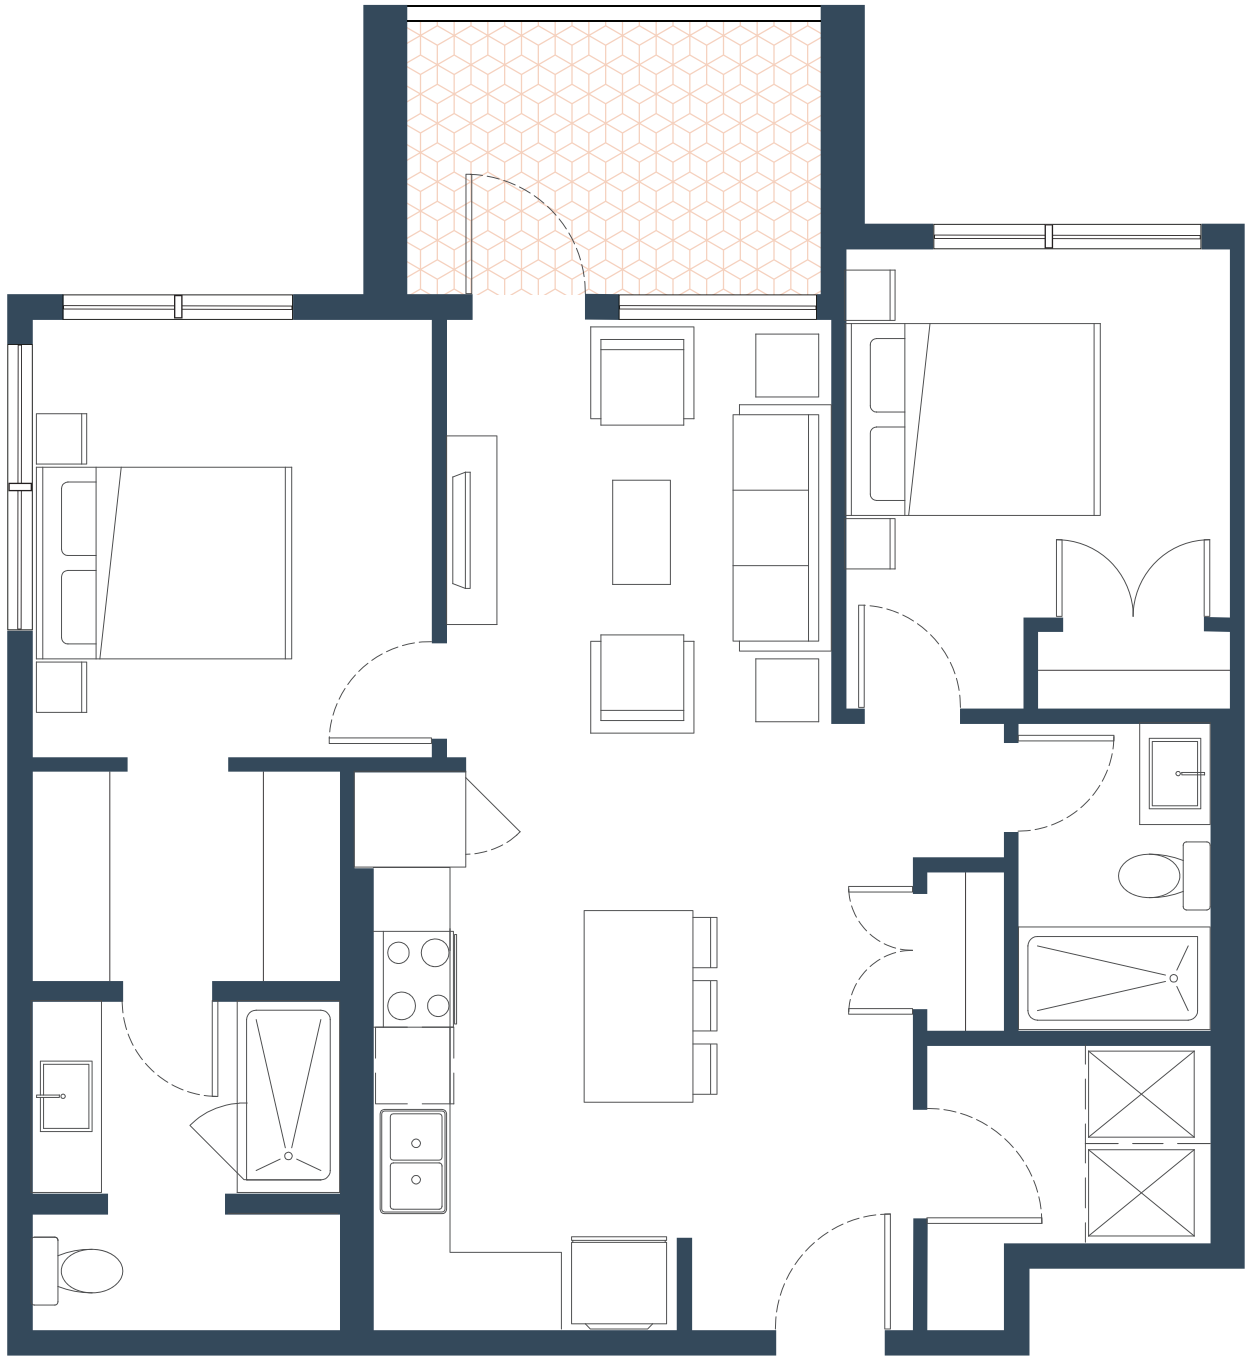

henry (1b)

units | 206 | 306
area | 890 sq.ft. 2 bedroom