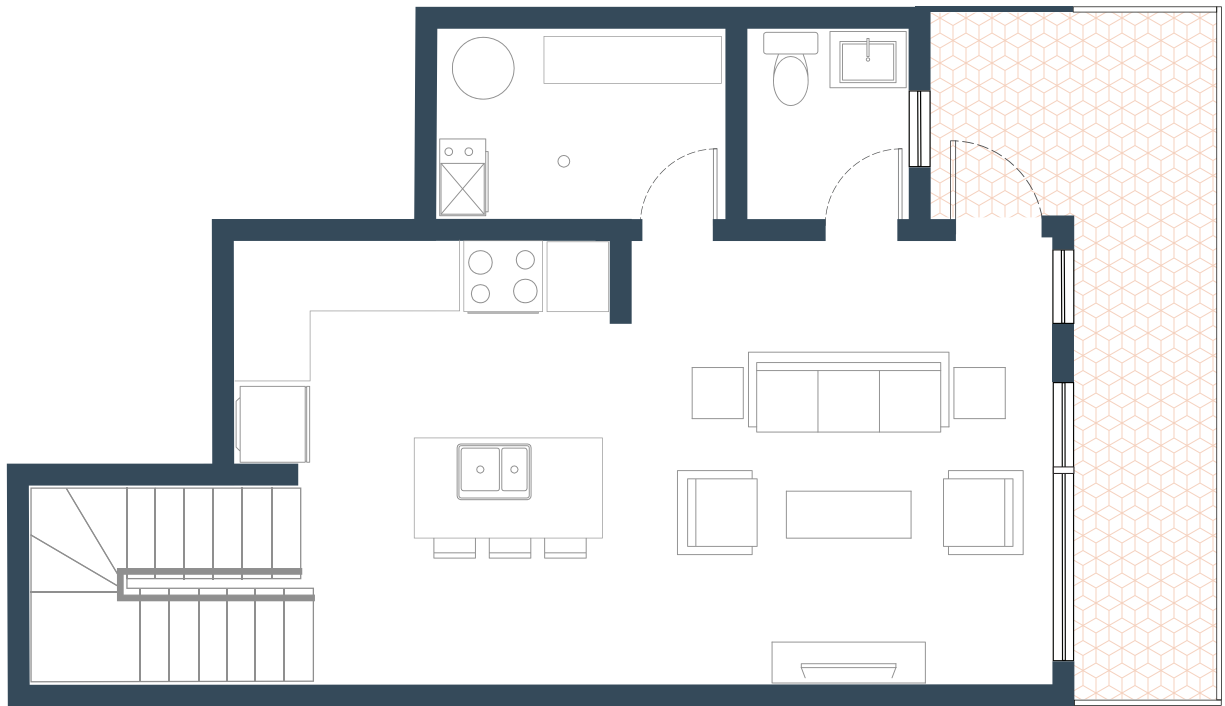

LEVEL 3

LEVEL 2

knightsbridge

units | 732 | 736 | 740  
 area | 1230 sq.ft. 2 bedroom  
 levels 2 & 3