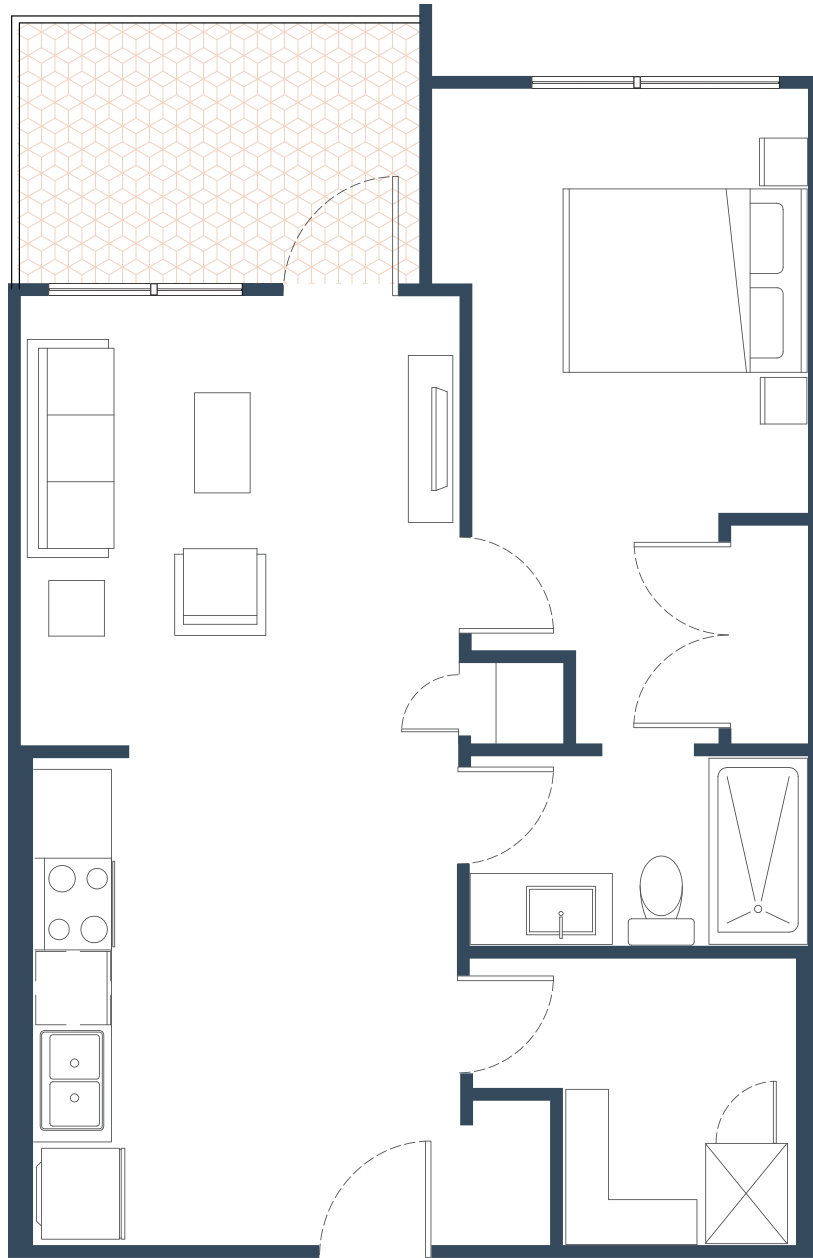

peter (1b)

units | 408, 508, 608
area | 647 sq.ft. 1 bedroom