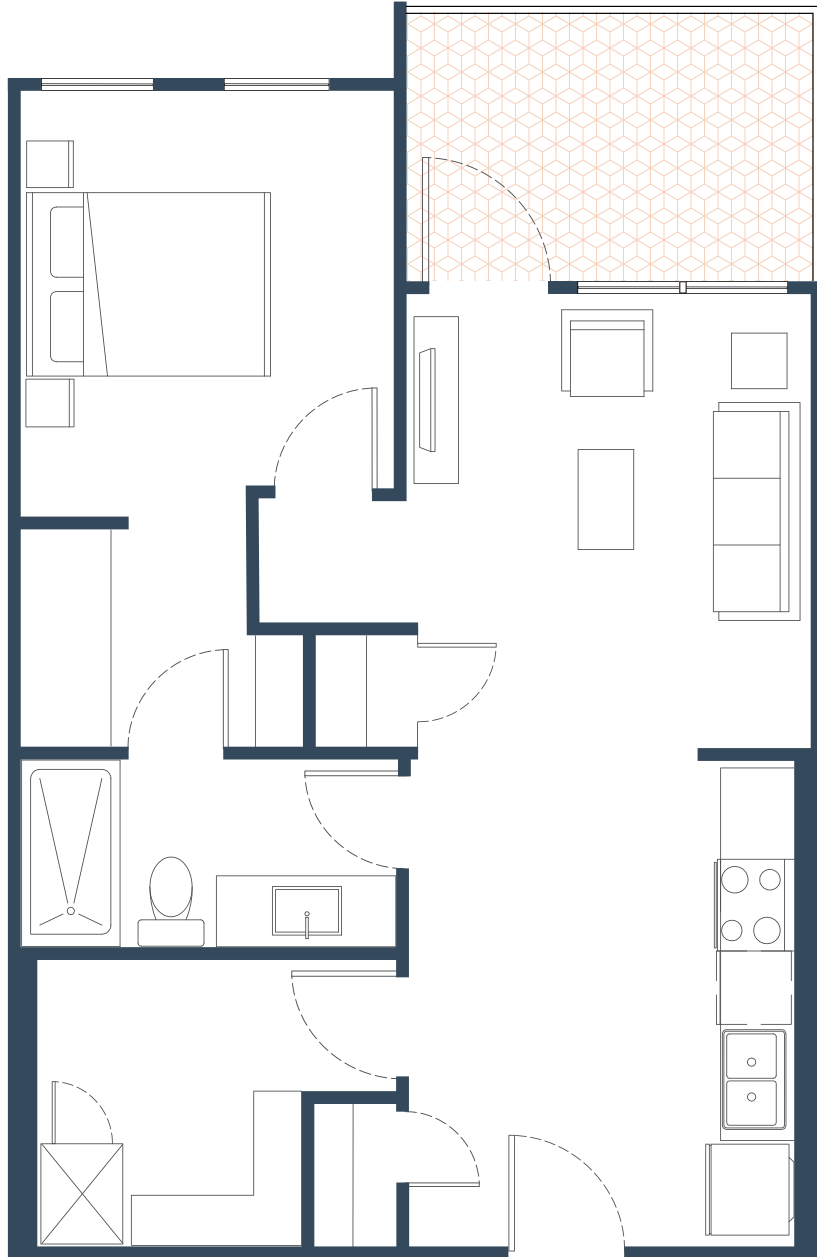

peter (1c)

units | 407, 507, 607  
area | 647 sq.ft. 1 bedroom